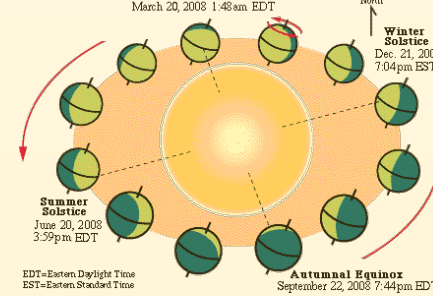

Hindu day changes at the sunrise (not midnight), a Hindu day (Vaara) is from one sunrise to another sunrise. The Hindu date (tithi) doesn't change at the midnight, and it is not always fixed 24 hours long

it can be anything between 19 to 26 hours. Each 12 degrees distance between the Sun and the Moon is Tithi. The tithi, nakshatra, yoga and karana are based on geocentric positions of the Sun and the Moon. This astronomical phenomenon happens at the same time on the earth everywhere, and hence thithis, nakshatra will begin and end at the same time all over the world, and we must convert them to our local timezone. Indian panchang makers convert this times to Indian time. Likewise, other countries needs to convert these

times in their time zone from UTC.

For example: October 17th 2008 the Ashwayuja (Ashwin) Krishna Paksha tithi Tritiya ends at 16:39:21 Indian Standard Time, and chaturthi starts. That means at 16:39 hours there is trititiya still prevailing in India. The time difference with Seattle and India is 13 hours 30 minutes (with day light saving time the difference is 12 hours 30 minutes from IST). So, let's subtract 12 hours 30 minutes from the 16:39:21. That gives us 04:09:21 AM on October 17th. So on October 17th after that time we'll have chaturthi tithi and before we have trititiya. The earth doesn't wait for tithi or festivals to arrive in your timezone. **The sun doesn't rise instantly at the same time all over the world Hence we need local sunrise, sunset, moonrise and moonset times, along with Tithi, & Nakshatra ending times to determine festival date and time.**

Uttarayana/Dakshinayana: The season occur based on earth's position around the Sun. This is due to Earth's tilt of 23.45 degrees. The Earth orbits around Sun with this tilt. When the tilt is facing the Sun, we get summer and when the tilt is away from the Sun we get winter.